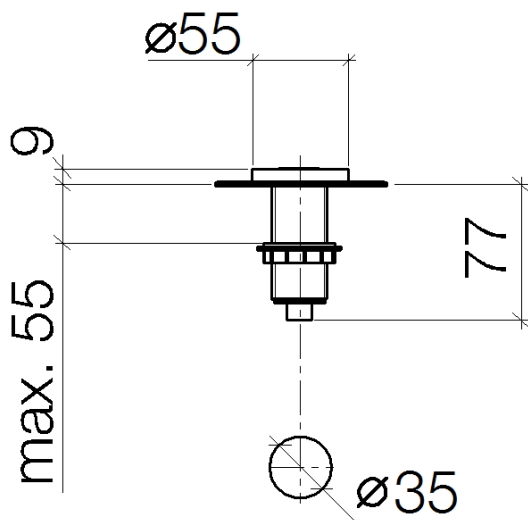

Kitchen - Elio

AIR SWITCH operating button, trim parts only - polished chrome

Article number: 10 713 970-00

- For operating a garbage disposal
- Compatible with Insinkerator® garbage disposal units
- More information at [www.insinkerator.com](http://www.insinkerator.com)

### Dimensional drawing

All dimensions in mm / inch = mm x 0,0394

Kitchen - Elio

AIR SWITCH operating button, trim parts only - polished chrome

Article number: 10 713 970-00

Kitchen - Elio

AIR SWITCH operating button, trim parts only - polished chrome