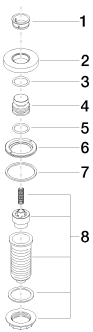

### Dimensional drawing

All dimensions in mm / inch = mm x 0,0394

Kitchen - Elio

AIR SWITCH operating button, trim parts only - polished chrome

Article number: 10 713 970-00

Kitchen - Elio

AIR SWITCH operating button, trim parts only - polished chrome

### Other surface finishes

platinum matte  
10 713 970-06

platinum  
10 713 970-08

Dark Brass matte  
10 713 970-16

Dark Bronze matte  
10 713 970-17

Cyprum  
10 713 970-49

Dark Platinum matte  
10 713 970-99

### Spare parts list

Number	Item Number	Designation	Number of units
--------	-------------	-------------	-----------------